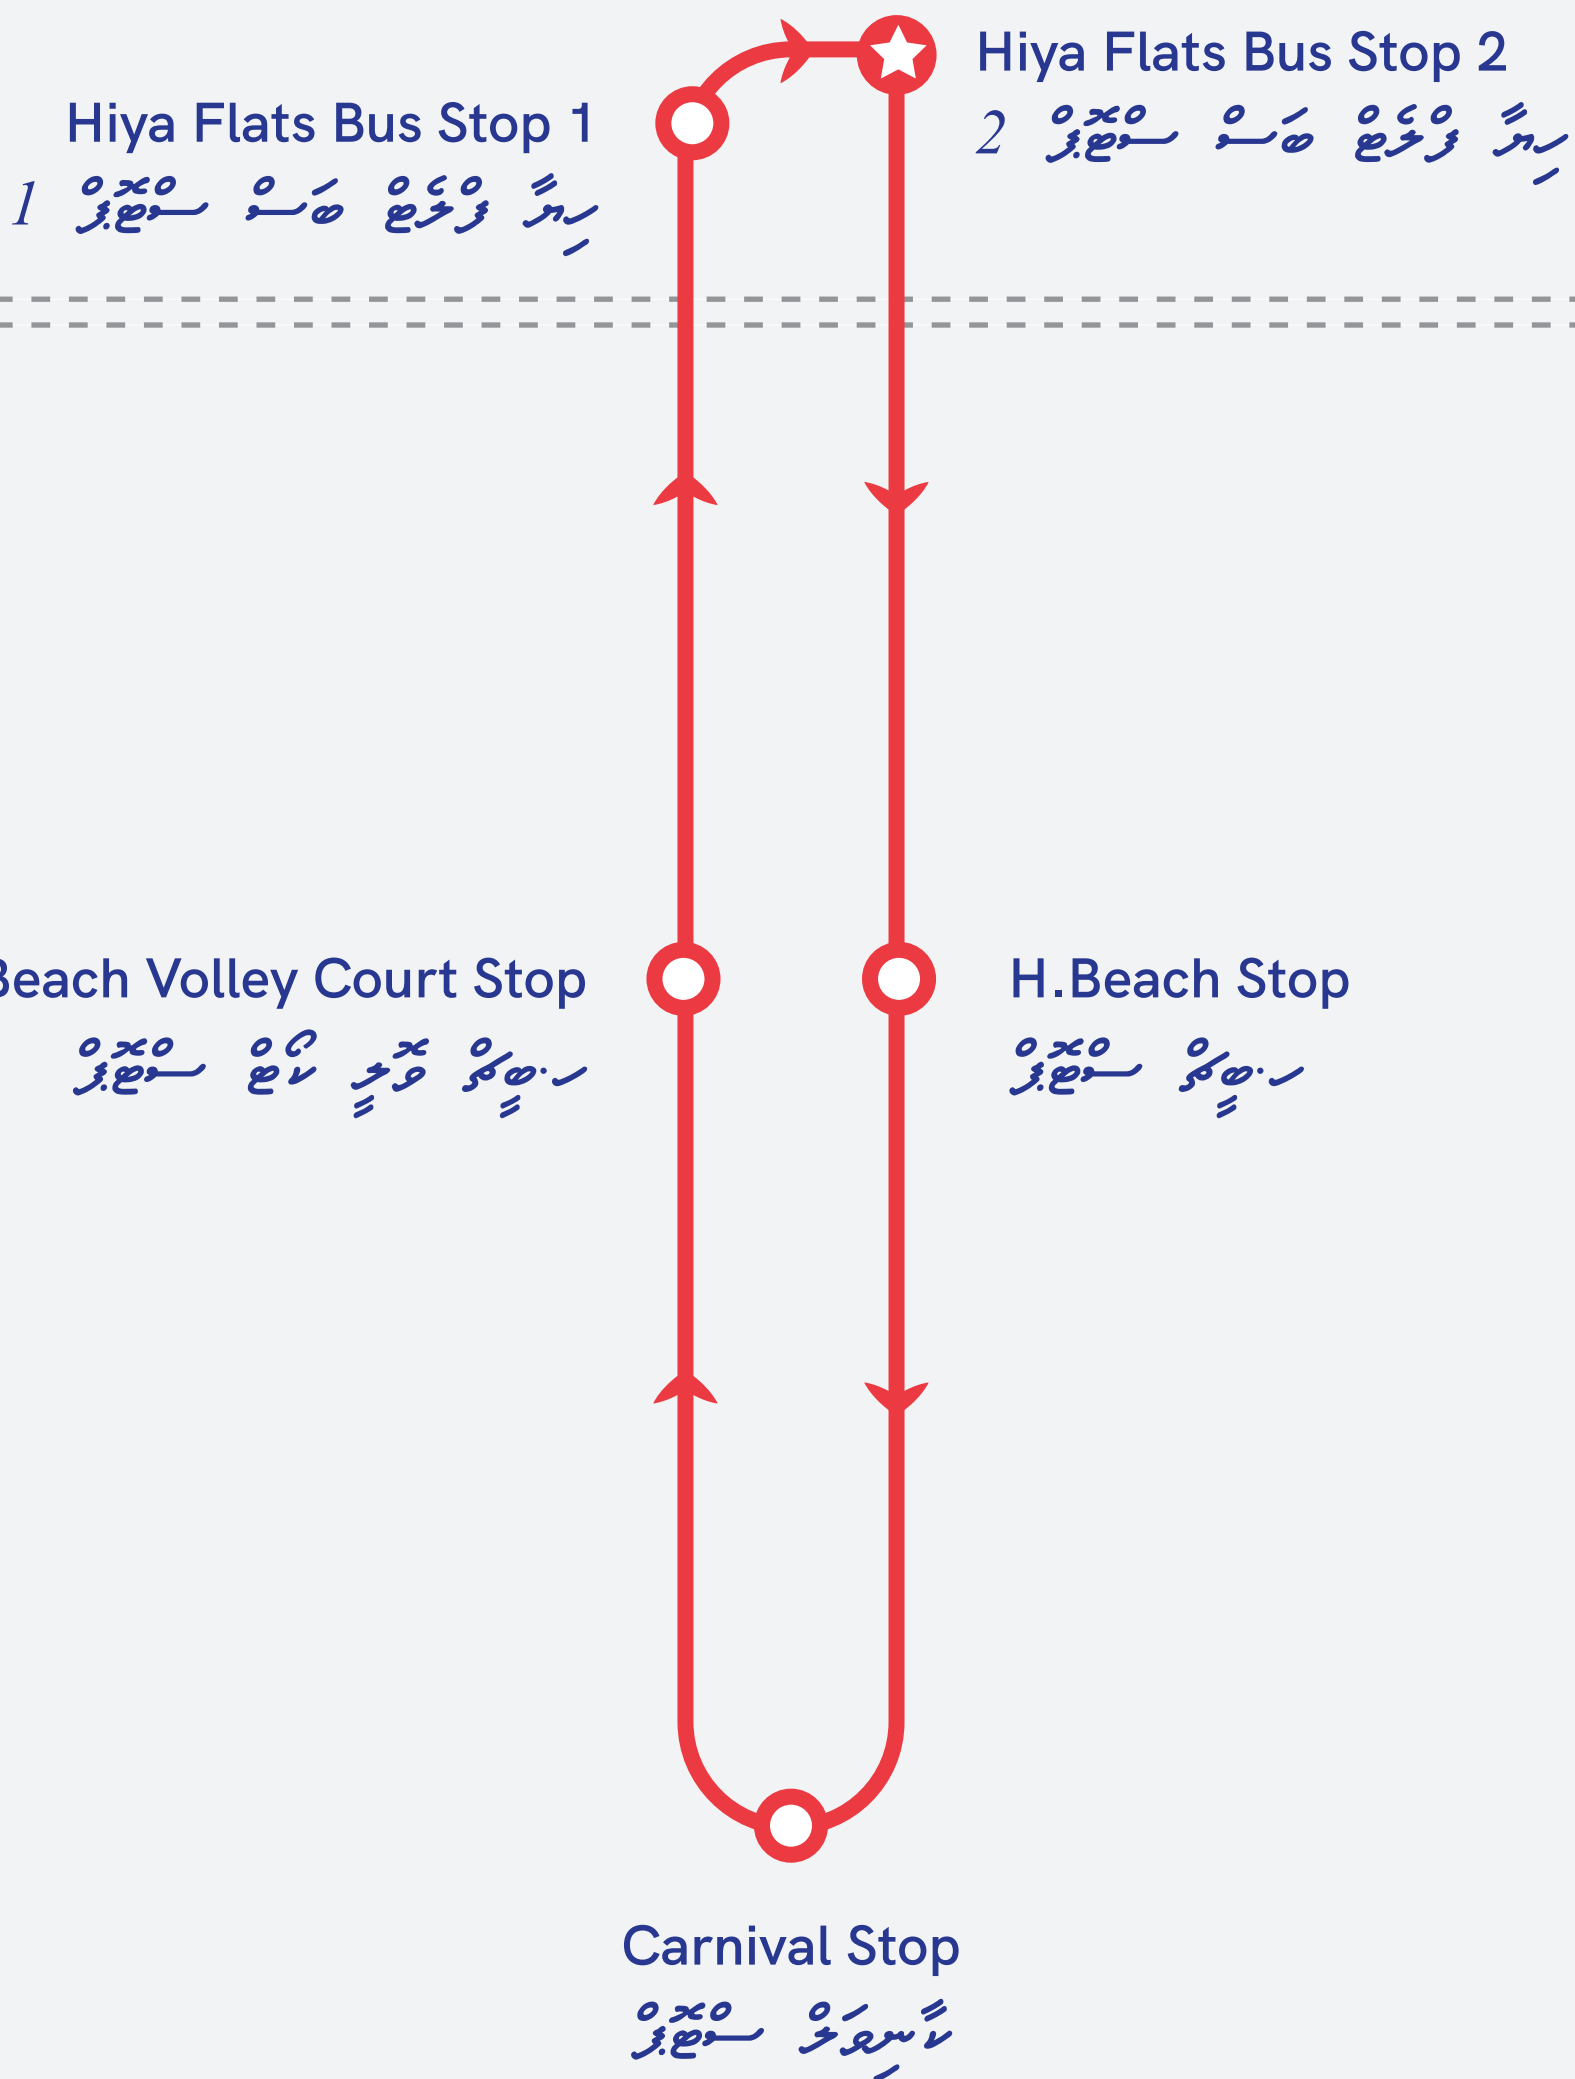

MTCC BUS ROUTE R8

HULHUMALE' PHASE 2

MALE'

1650

mtcc.mv