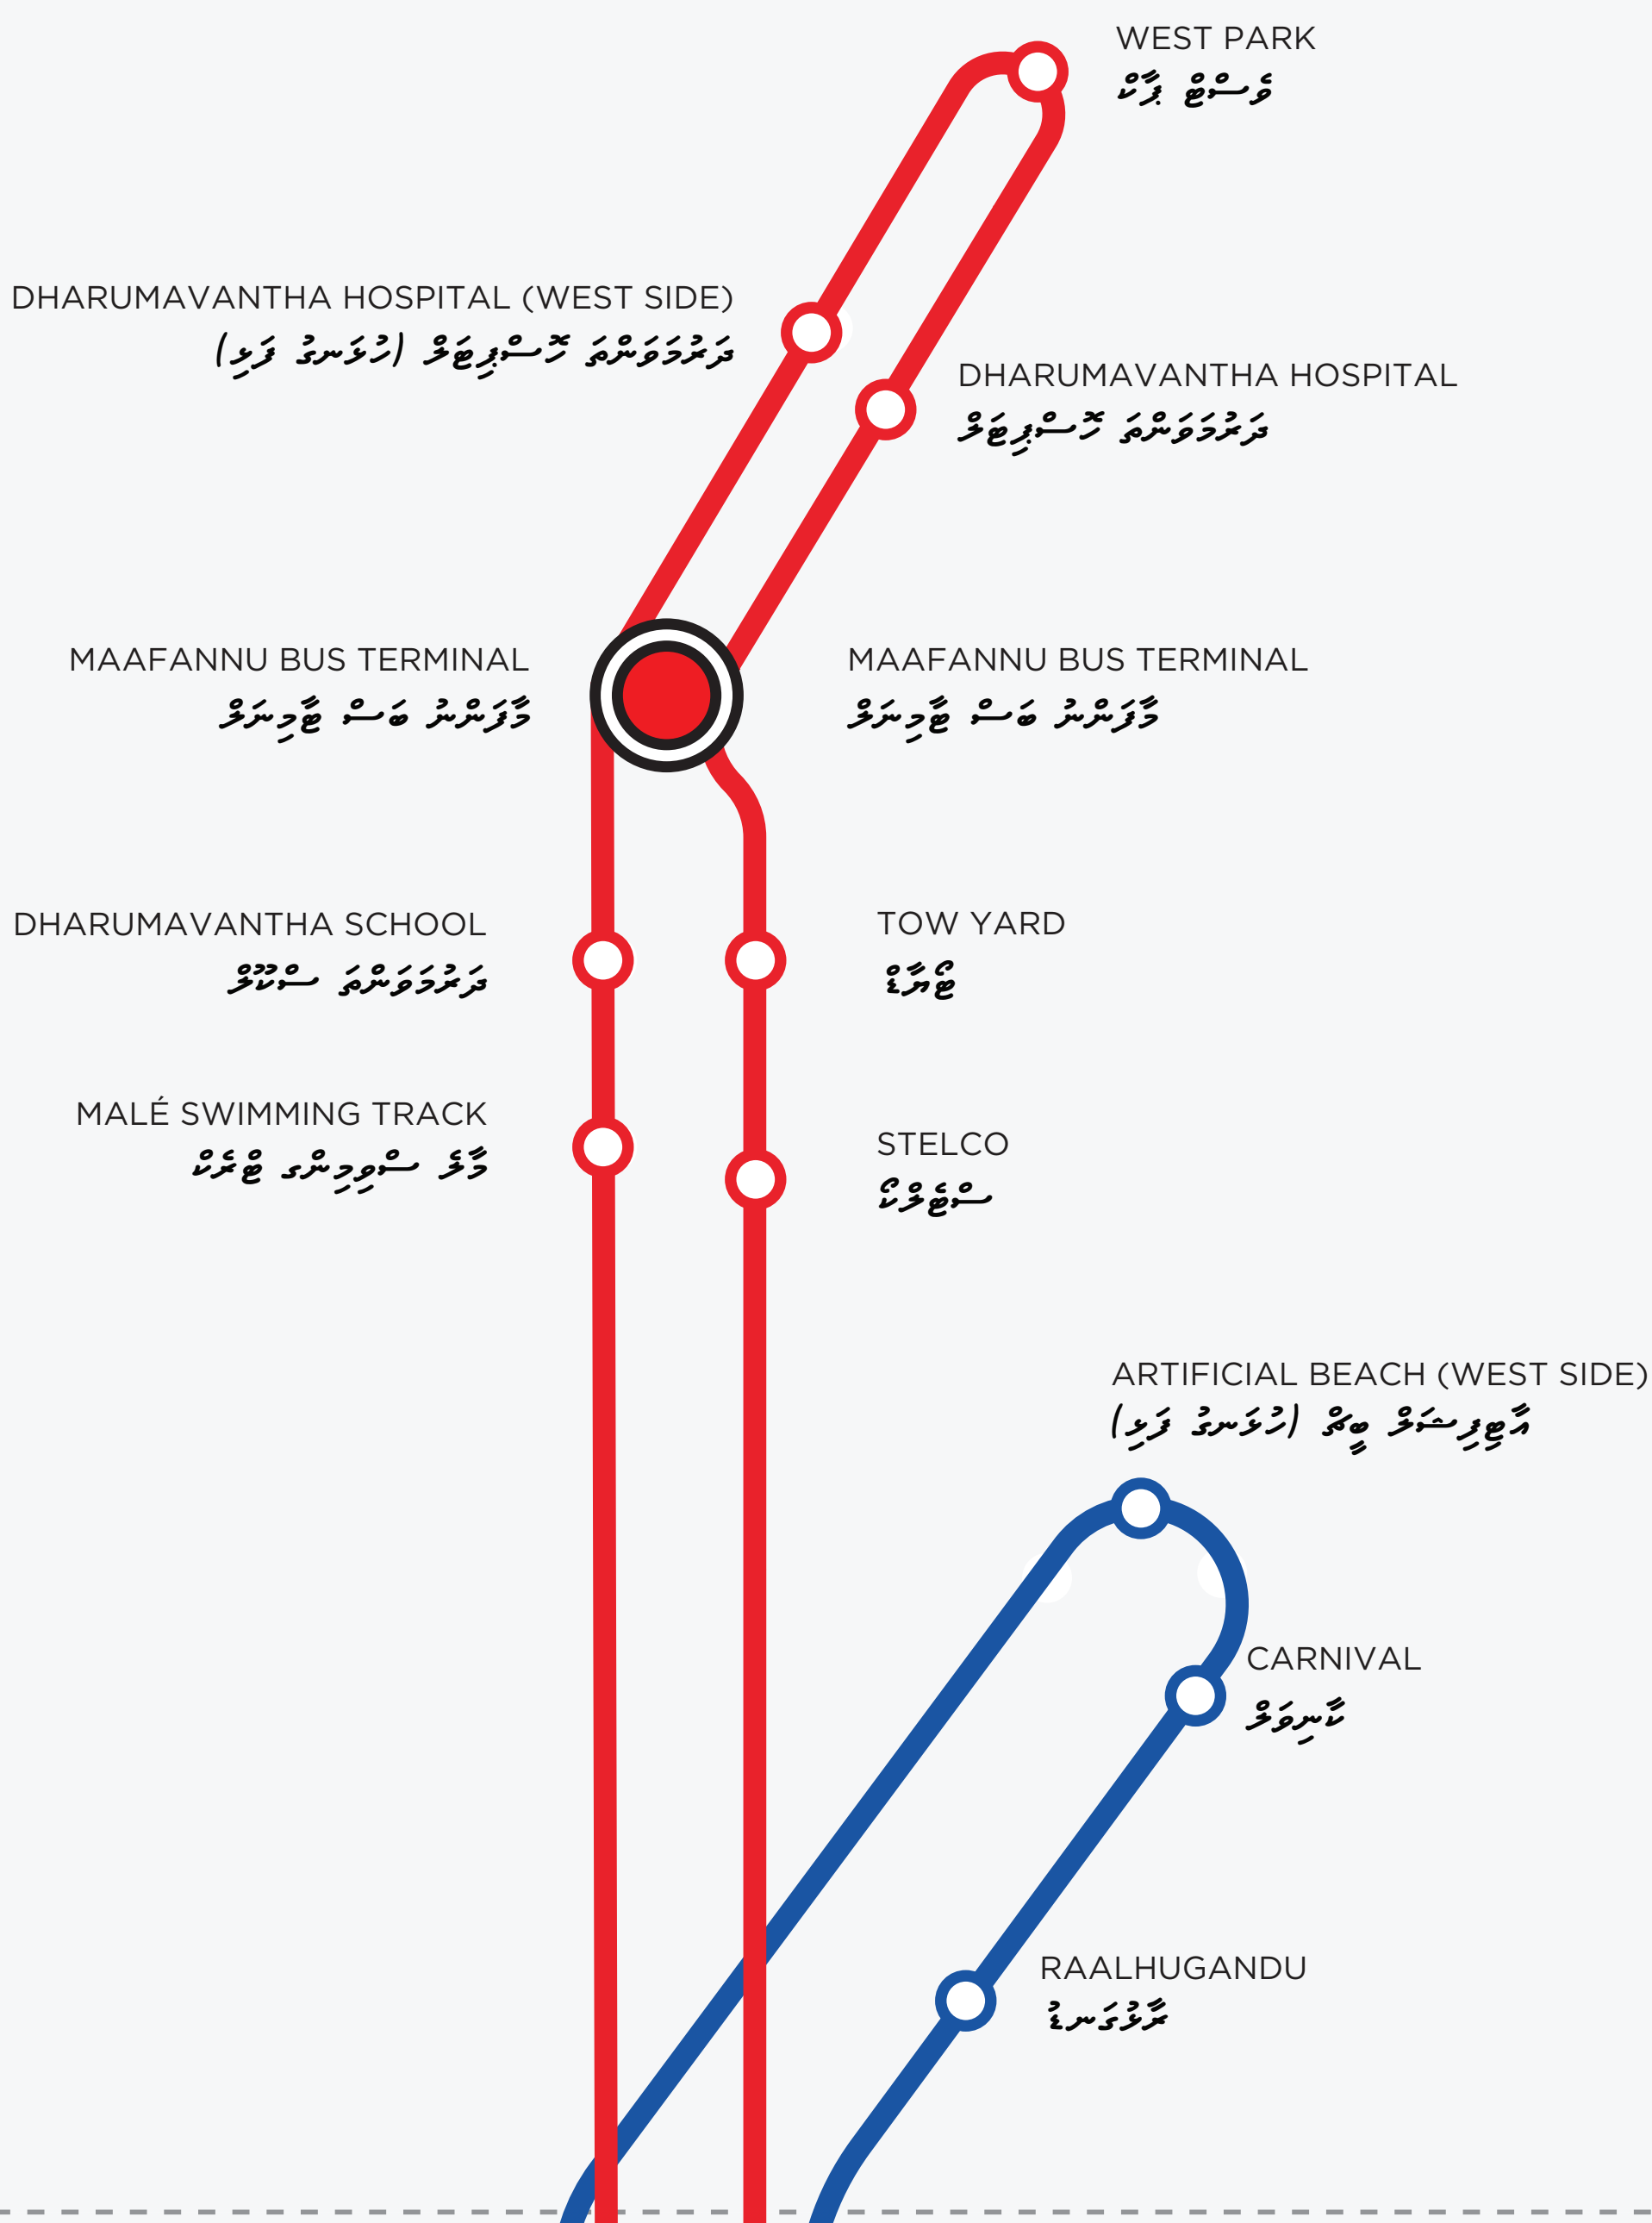

MTCC BUS ROUTE

R1 WEST PARK TO HULHUMALÉ PHASE 1 / R2 CARNIVAL TO HULHUMALÉ PHASE 1

MALE

R1 WEST PARK TO HULHUMALÉ PHASE 1

HULHUMALÉ

R2 CARNIVAL TO HULHUMALÉ PHASE 1