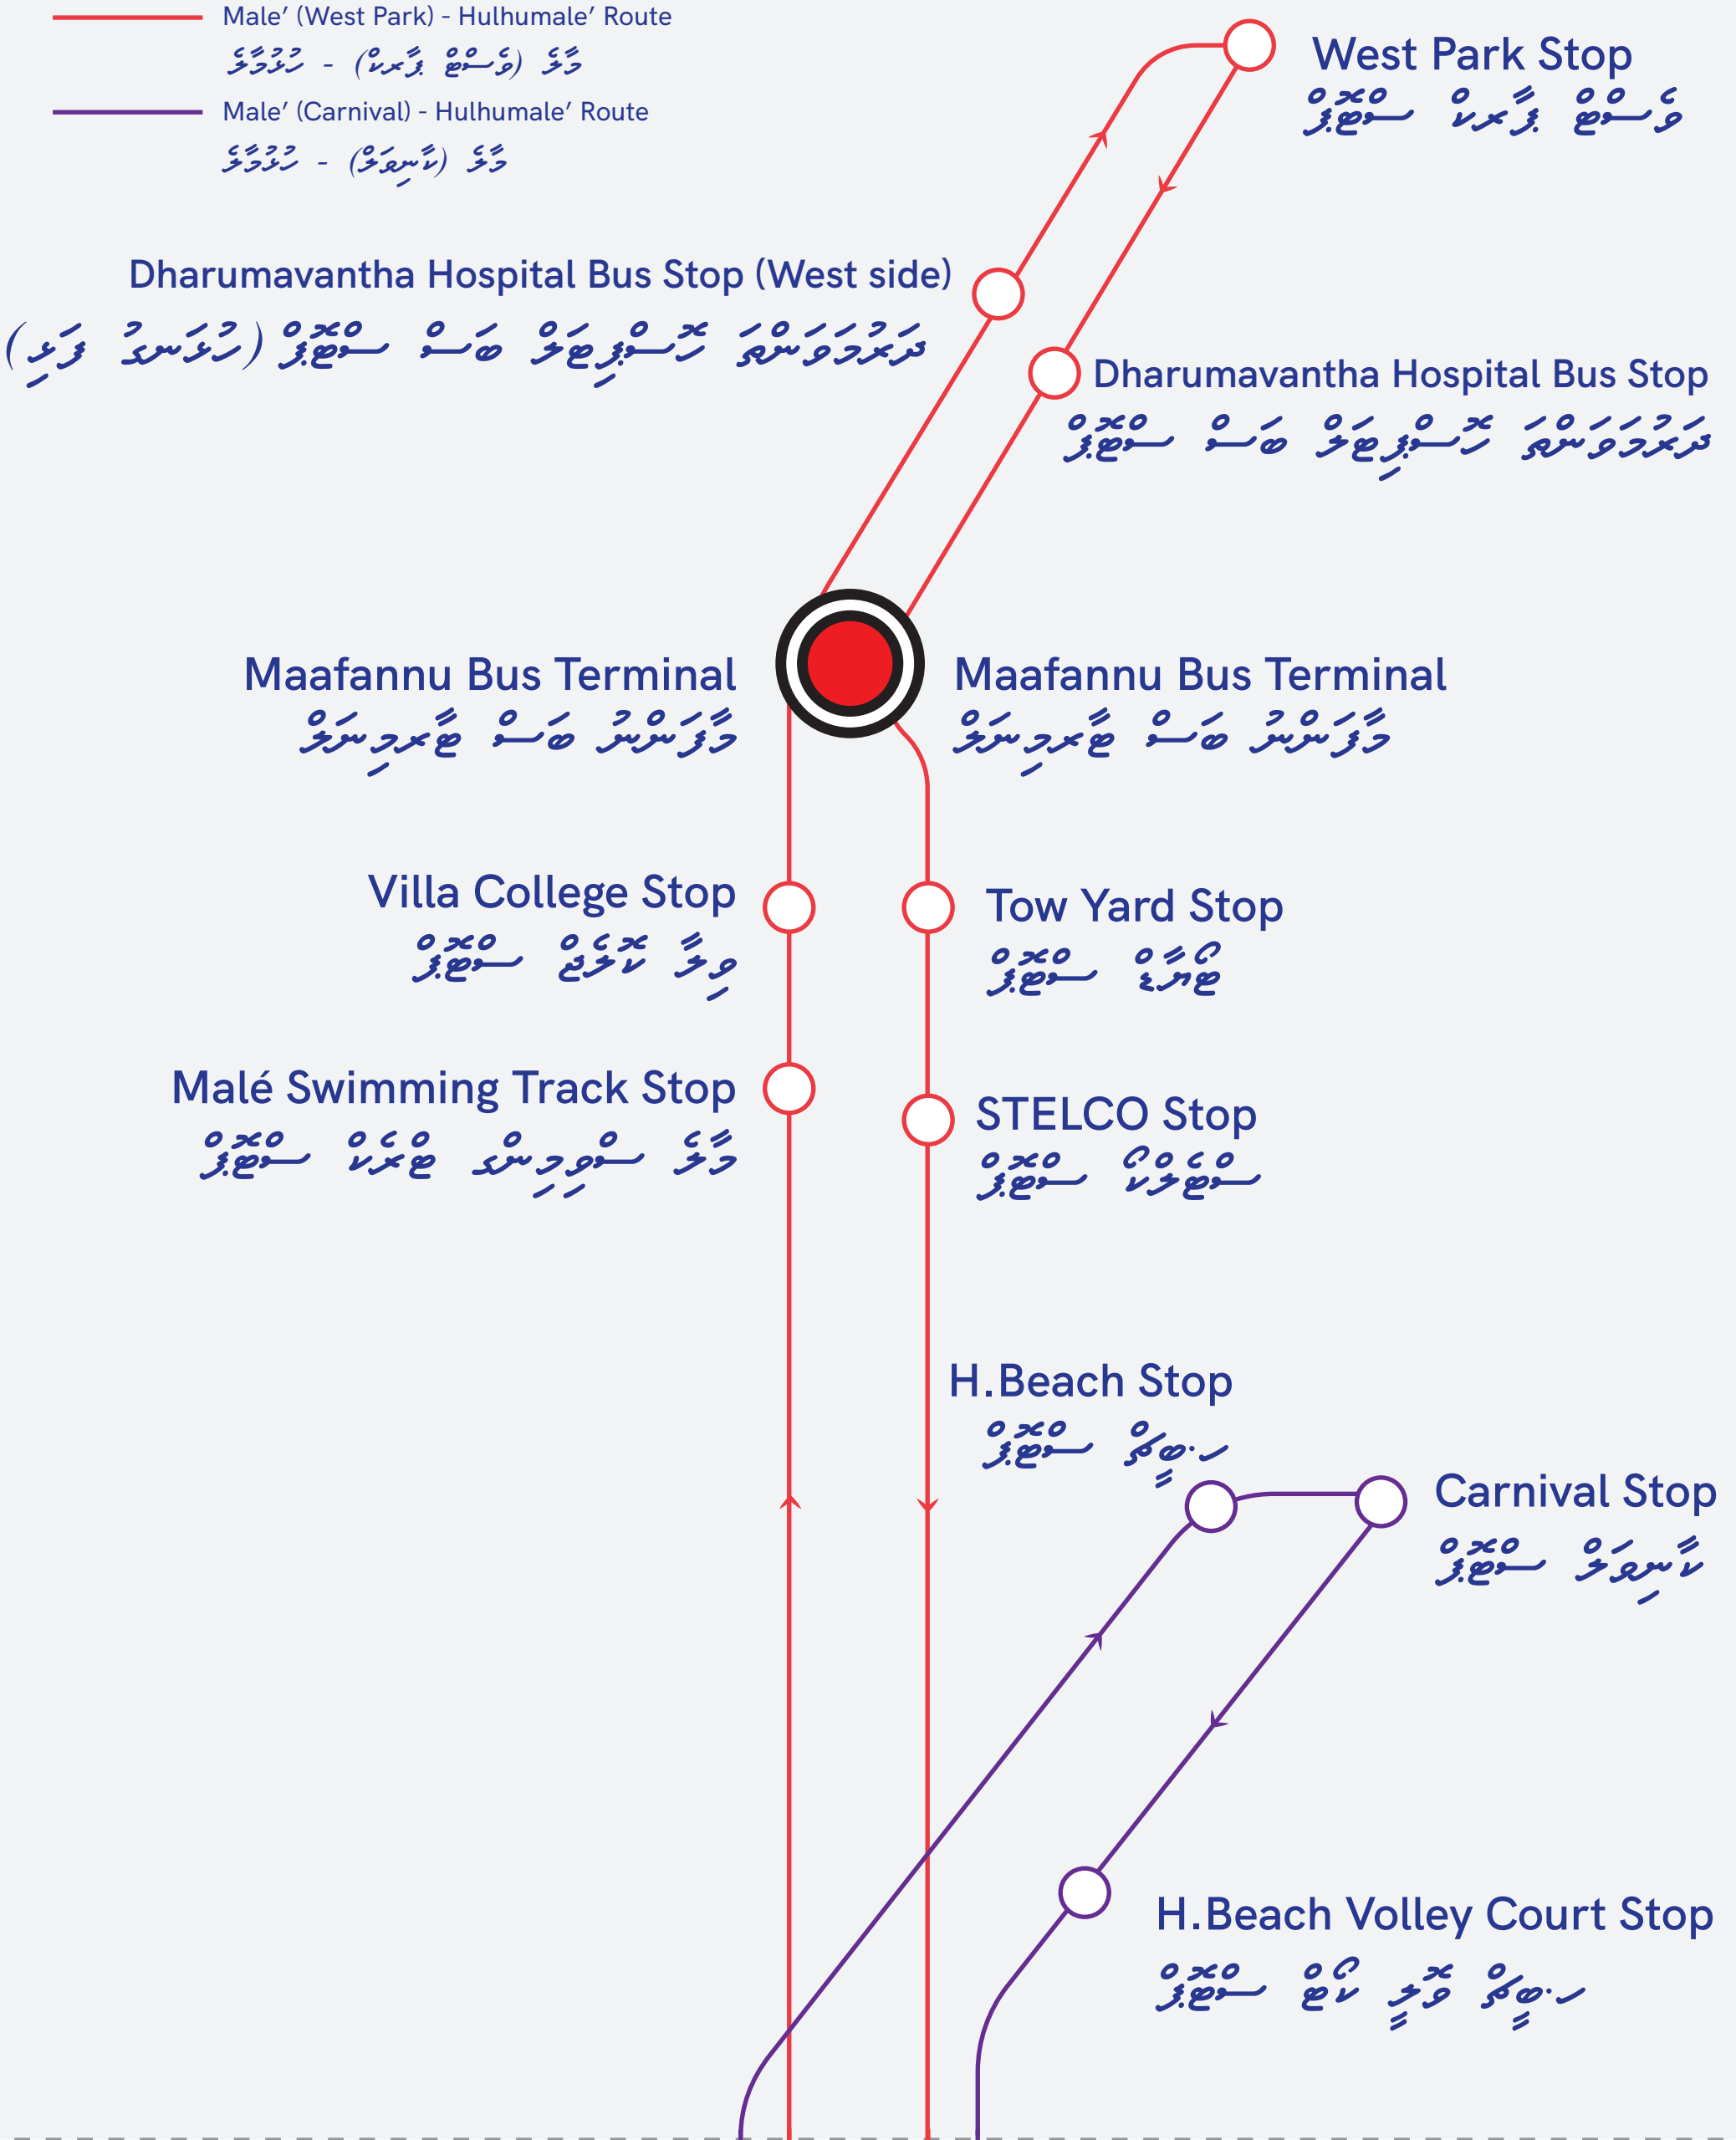

MTCC BUS ROUTE

MALE'

- Male' (West Park) - Hulhumale' Route
މާލެ (ވަސްޕާކް) - ހުލްހުމާލެ ރޯޓް
- Male' (Carnival) - Hulhumale' Route
މާލެ (ކާރނިވަލް) - ހުލްހުމާލެ ރޯޓް

HULHUMALE'