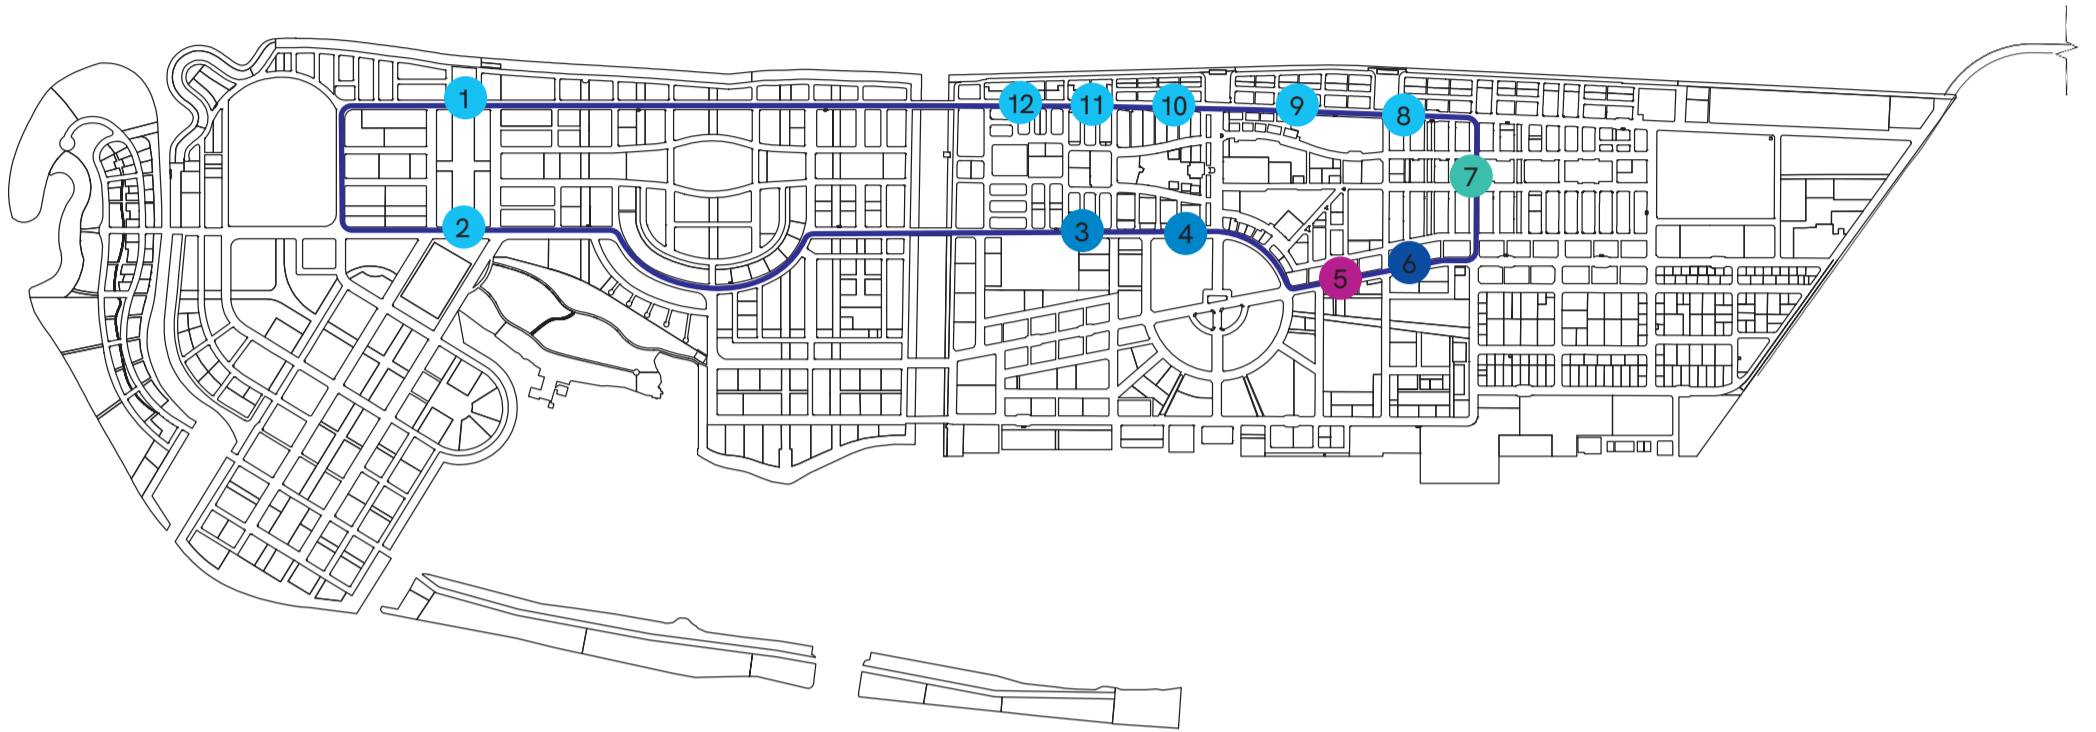

Hulhumalé Phase 2 Interconnection Bus Stop

Connecting Bus Stops

- Inside Hulhumalé
- West Park Route Connecting Bus Stops
- West Park Route, VIA & Carnival Route Connecting Bus Stops
- Carnival Route Connecting Bus Stops
- West Park Route & Carnival Route Connecting Bus Stops

Bus Stops Details

- | | |
|--|--|
| <ul style="list-style-type: none"> 1 Hiya Flats Bus Stop 1 2 Hiya Flats Bus Stop 2 3 Redwave Mega Mall Bus Stop 4 Hulhumalé Police Station Bus Stop 5 Ameen Avenue Bus Stop 6 MNDF Flat Bus Stop | <ul style="list-style-type: none"> 7 Redwave City Square Bus Stop 8 Fehires Park Bus Stop 9 Bombay Darbaar Bus Stop 10 MU Store Bus Stop 11 No. 2 Flat Bus Stop 12 Dhiraagu Bus Stop |
|--|--|