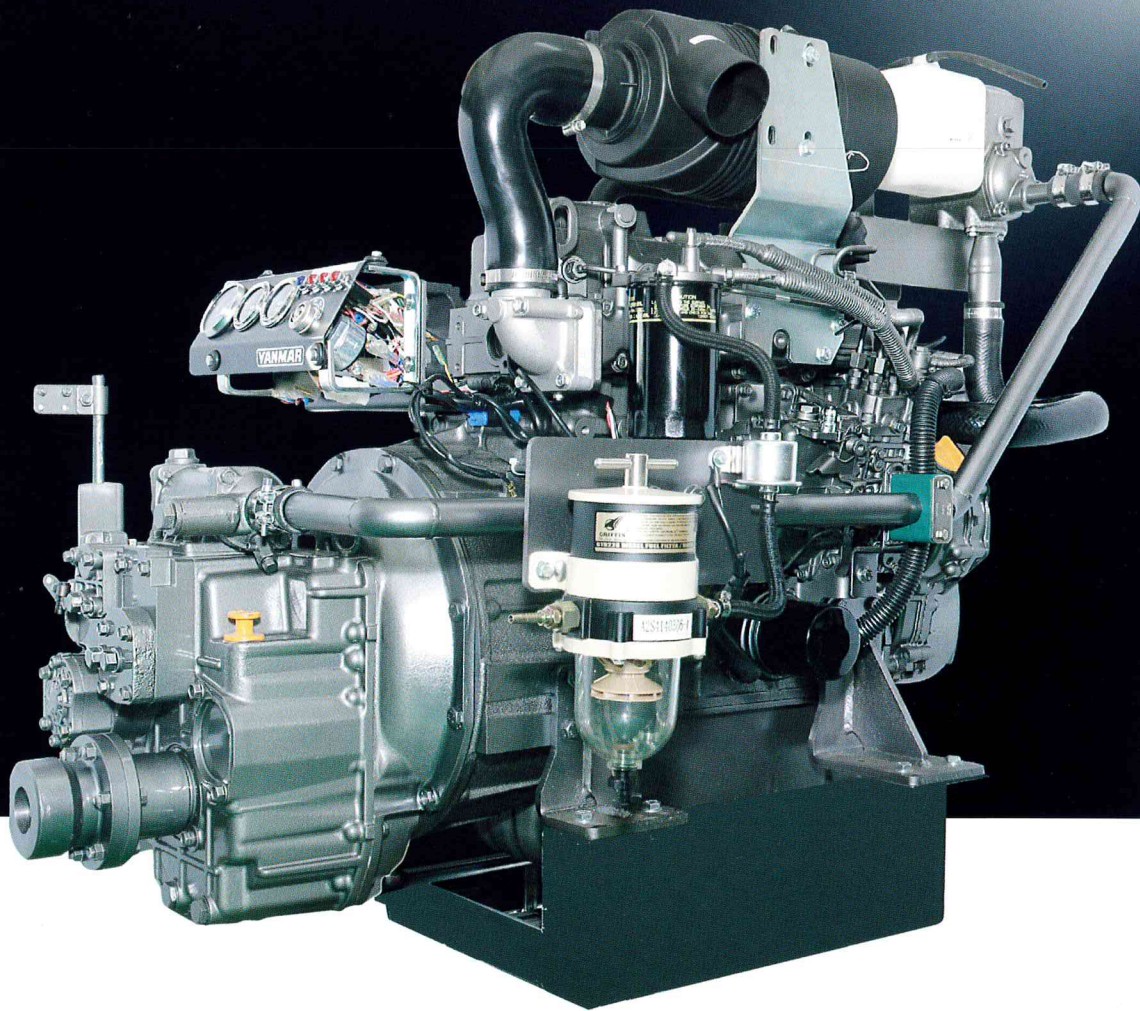

YANMAR

Marine Diesel Engine

Y4U60

Max. Output: 44kw/60hp

Designed to deliver reliability
and manufacturing efficiency,
harnessing the power of
the ocean for you
